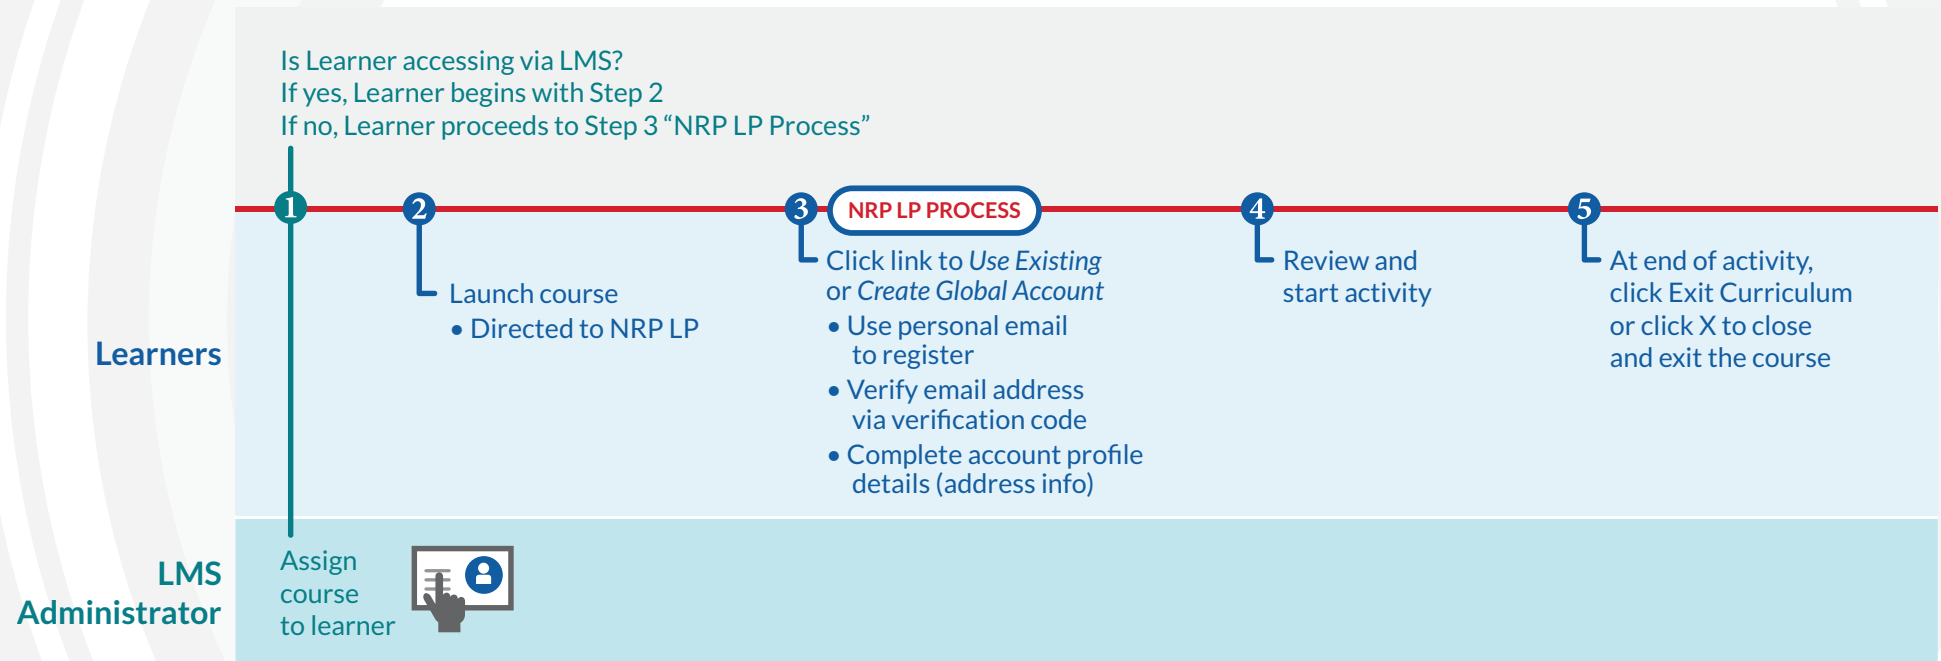

NRP Learning Platform Registration Process Flow

LMS Connection-3rd Party LMS

NRPSupport@RQIPartners.com | NRP Support: 1-866-293-1034

AAP.org/NRP | RQIPartners.com/NRP

RQI Partners is committed to accessibility in all digital content it creates to allow inclusion of people with a diverse range of hearing, movement, sight, and cognitive abilities. Therefore, RQI Partners works to ensure that digital components of its web sites meet the accessibility criteria of WCAG Guidelines 2.0 (Level AA).